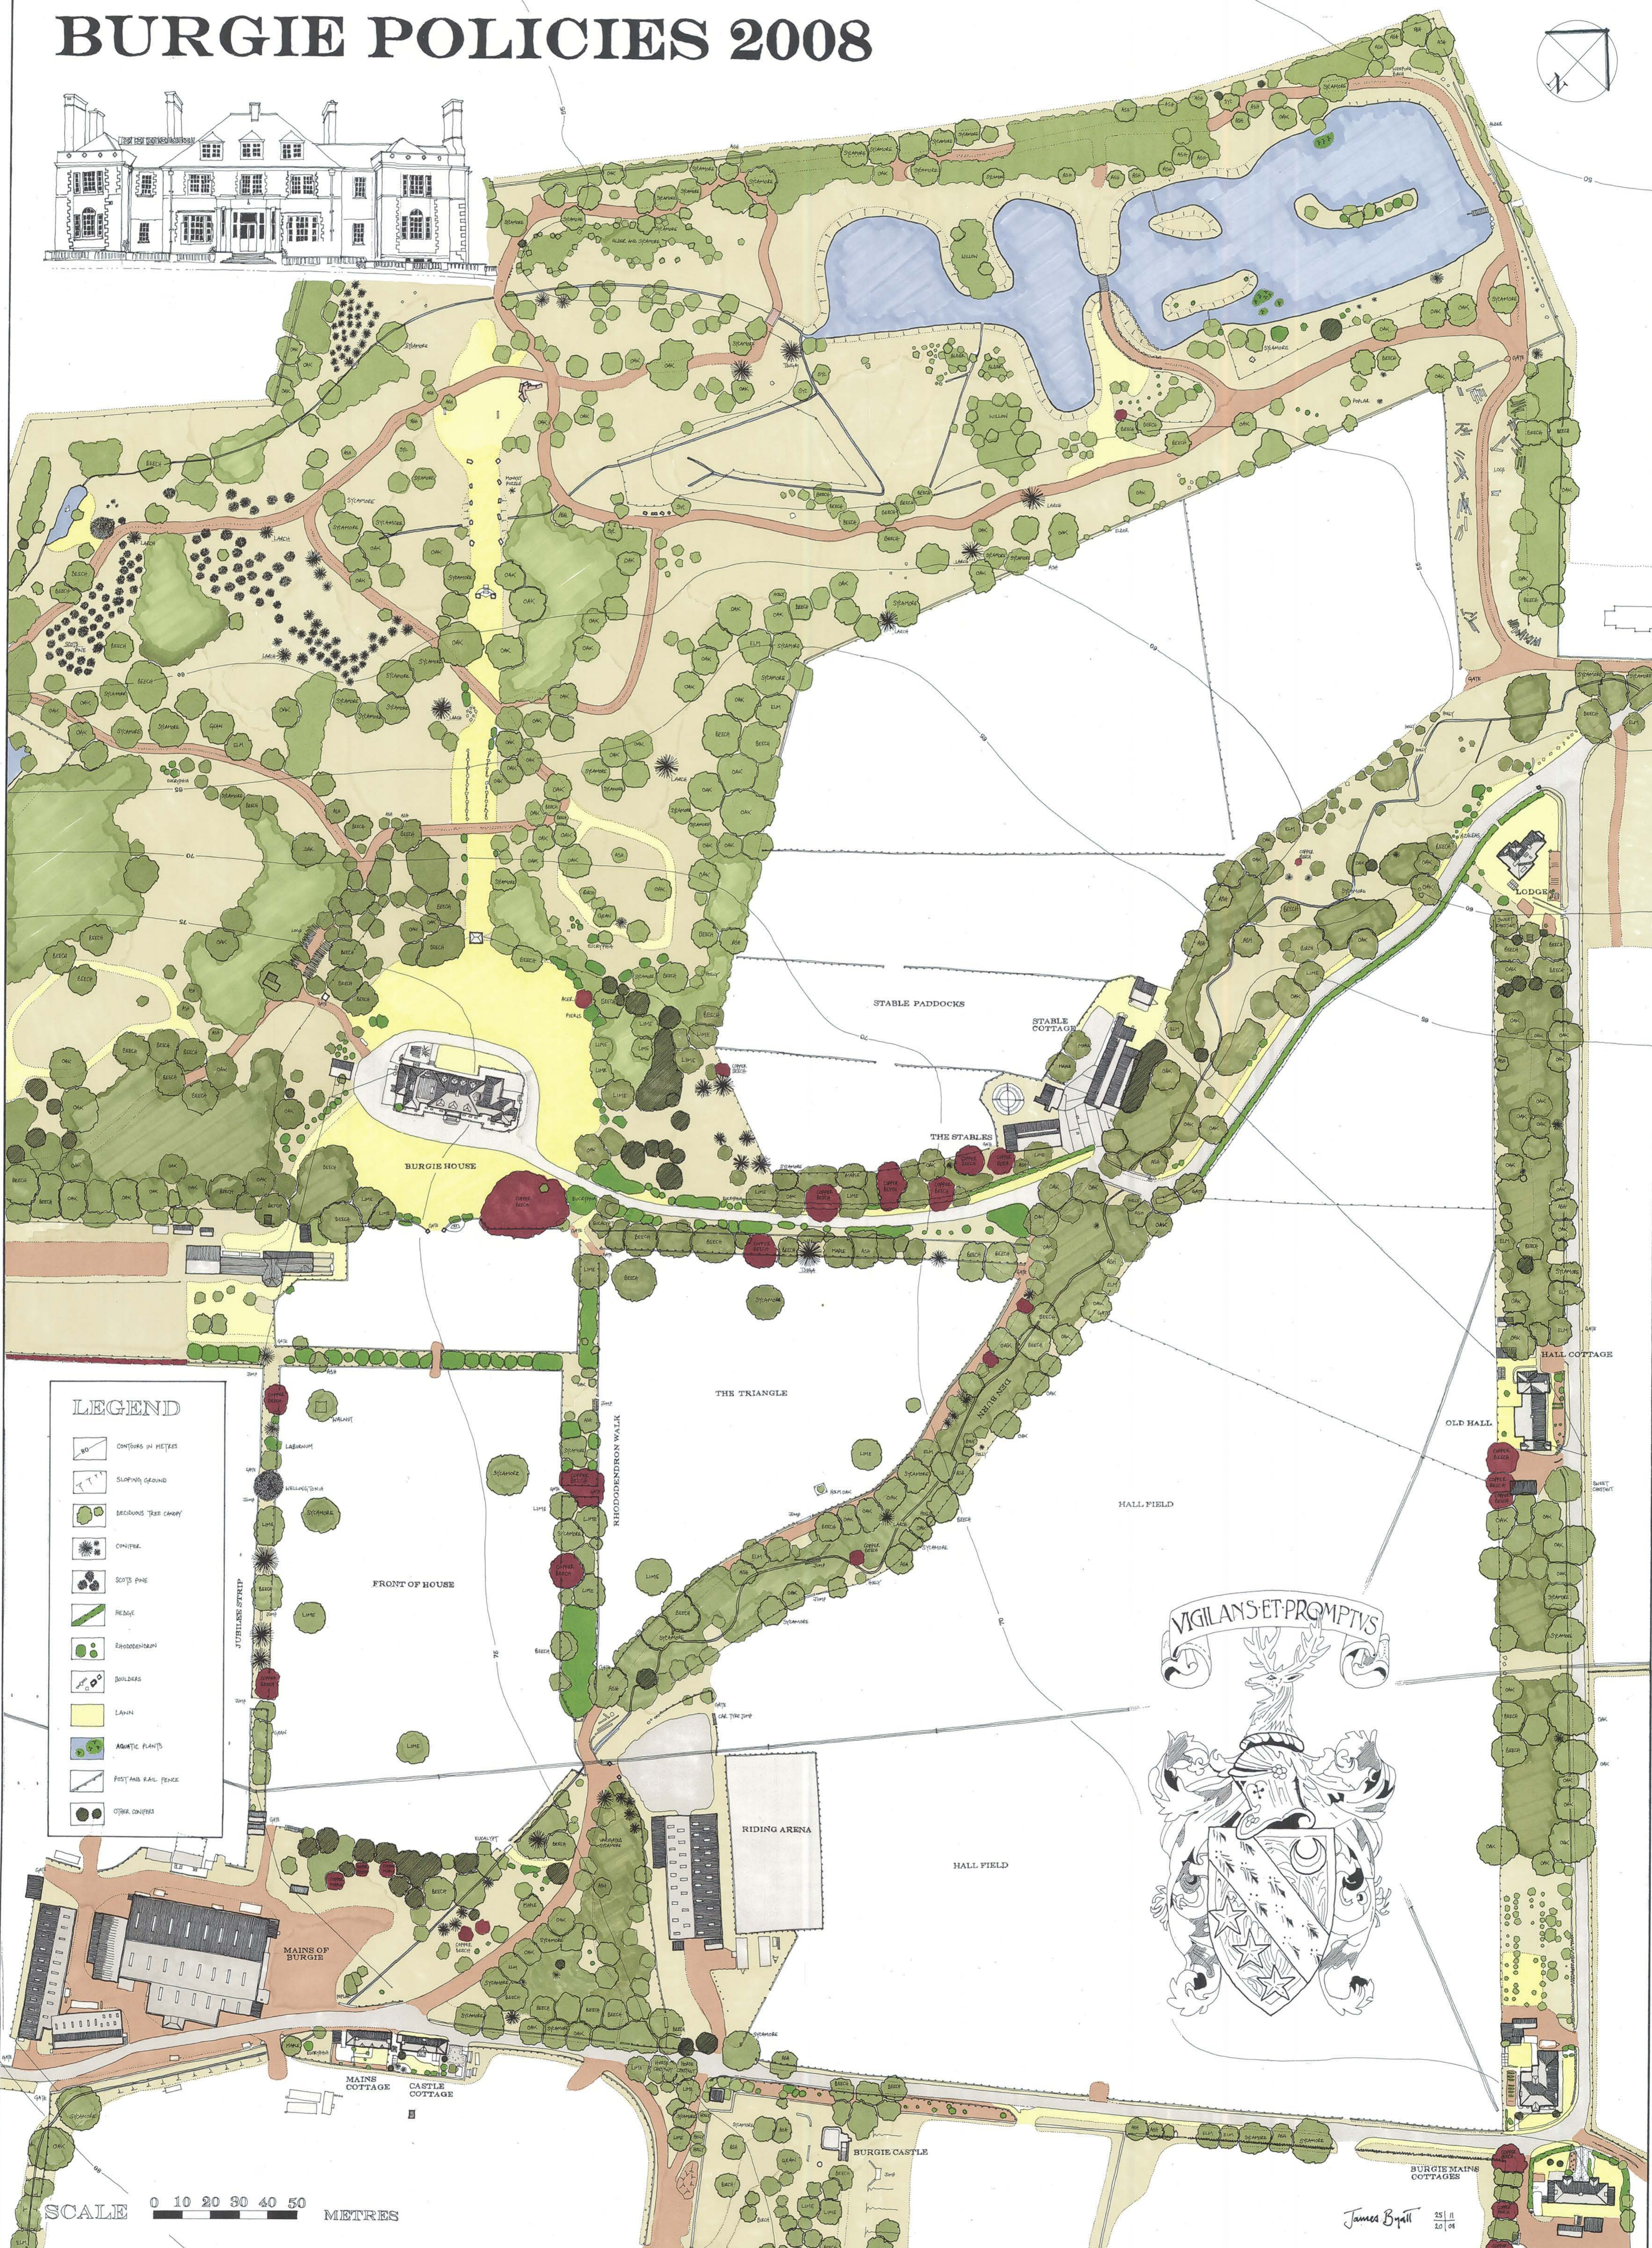

BURGIE POLICIES 2008

LEGEND

	CONTOURS IN METRES
	SLOPING GROUND
	BEDDING TREE CANOPY
	CONIFERS
	SCOTS PINE
	HEDGE
	RHODODENDRON
	BUILDINGS
	LAWN
	AQUATIC PLANTS
	POST AND RAIL FENCE
	OTHER CONIFERS

SCALE 0 10 20 30 40 50 METRES